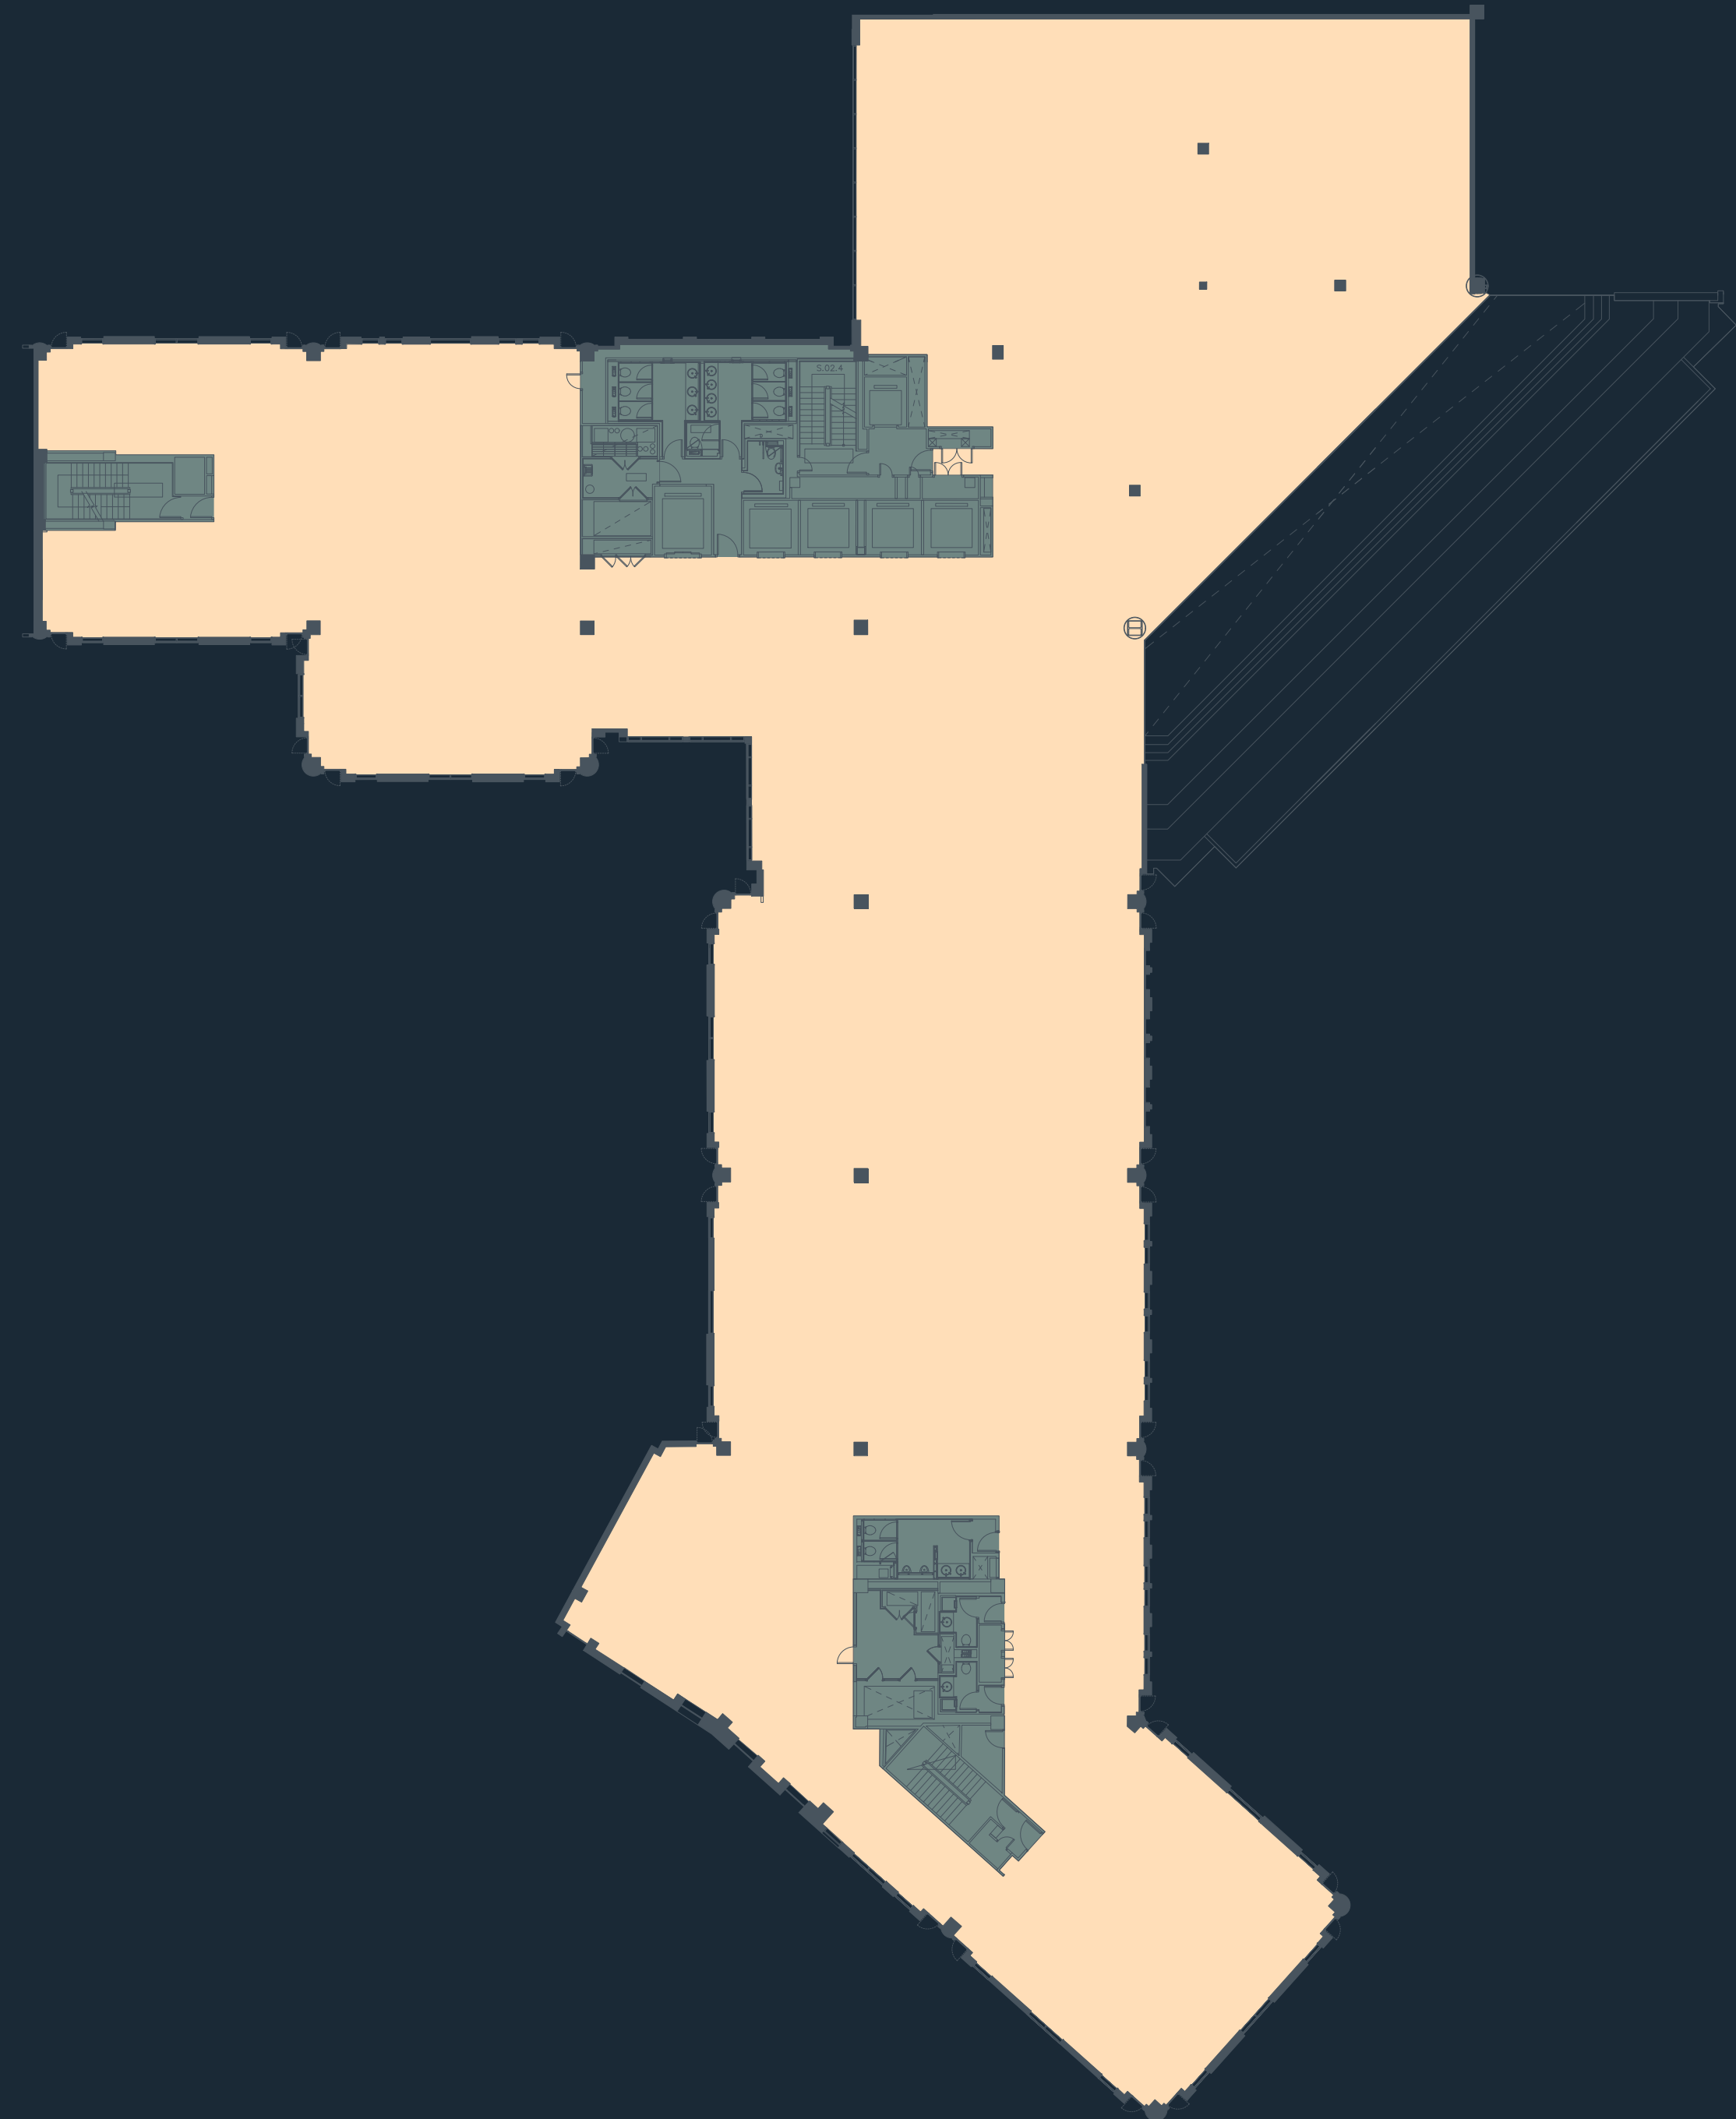

FLOOR PLANS

CAT A

2ND FLOOR (SOUTH) 22,419 SQ FT

CAT A+ is available subject to terms

KEY Office Core

Floor plans not to scale. For indicative purposes only.

CAT A

PART 6TH FLOOR (SOUTH)

22,131 SQ FT

CAT A+ is available subject to terms
Includes access to a private terrace

KEY  Office  Core  Terrace

Floor plans not to scale. For indicative purposes only.

CAT A

PART 3RD FLOOR (NORTH) 21,438 SQ FT

CAT A+ is available subject to terms

KEY Office Core

Floor plans not to scale. For indicative purposes only.