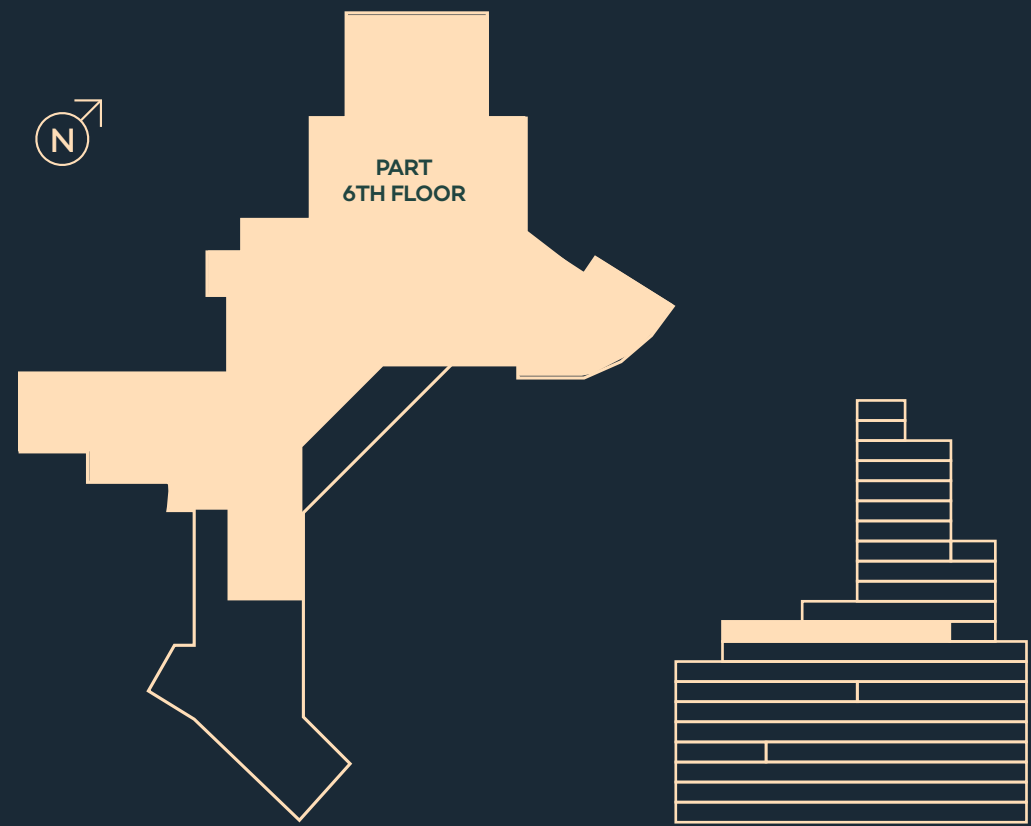

FLOOR PLANS

CAT A

2ND FLOOR (SOUTH) 22,419 SQ FT

CAT A+ is available subject to terms

KEY Office Core

Floor plans not to scale. For indicative purposes only.

CAT A

PART 6TH FLOOR (SOUTH)

22,131 SQ FT

CAT A+ is available subject to terms
Includes access to a private terrace

KEY  Office  Core  Terrace

Floor plans not to scale. For indicative purposes only.

CAT A

PART 3RD FLOOR (NORTH) 21,438 SQ FT