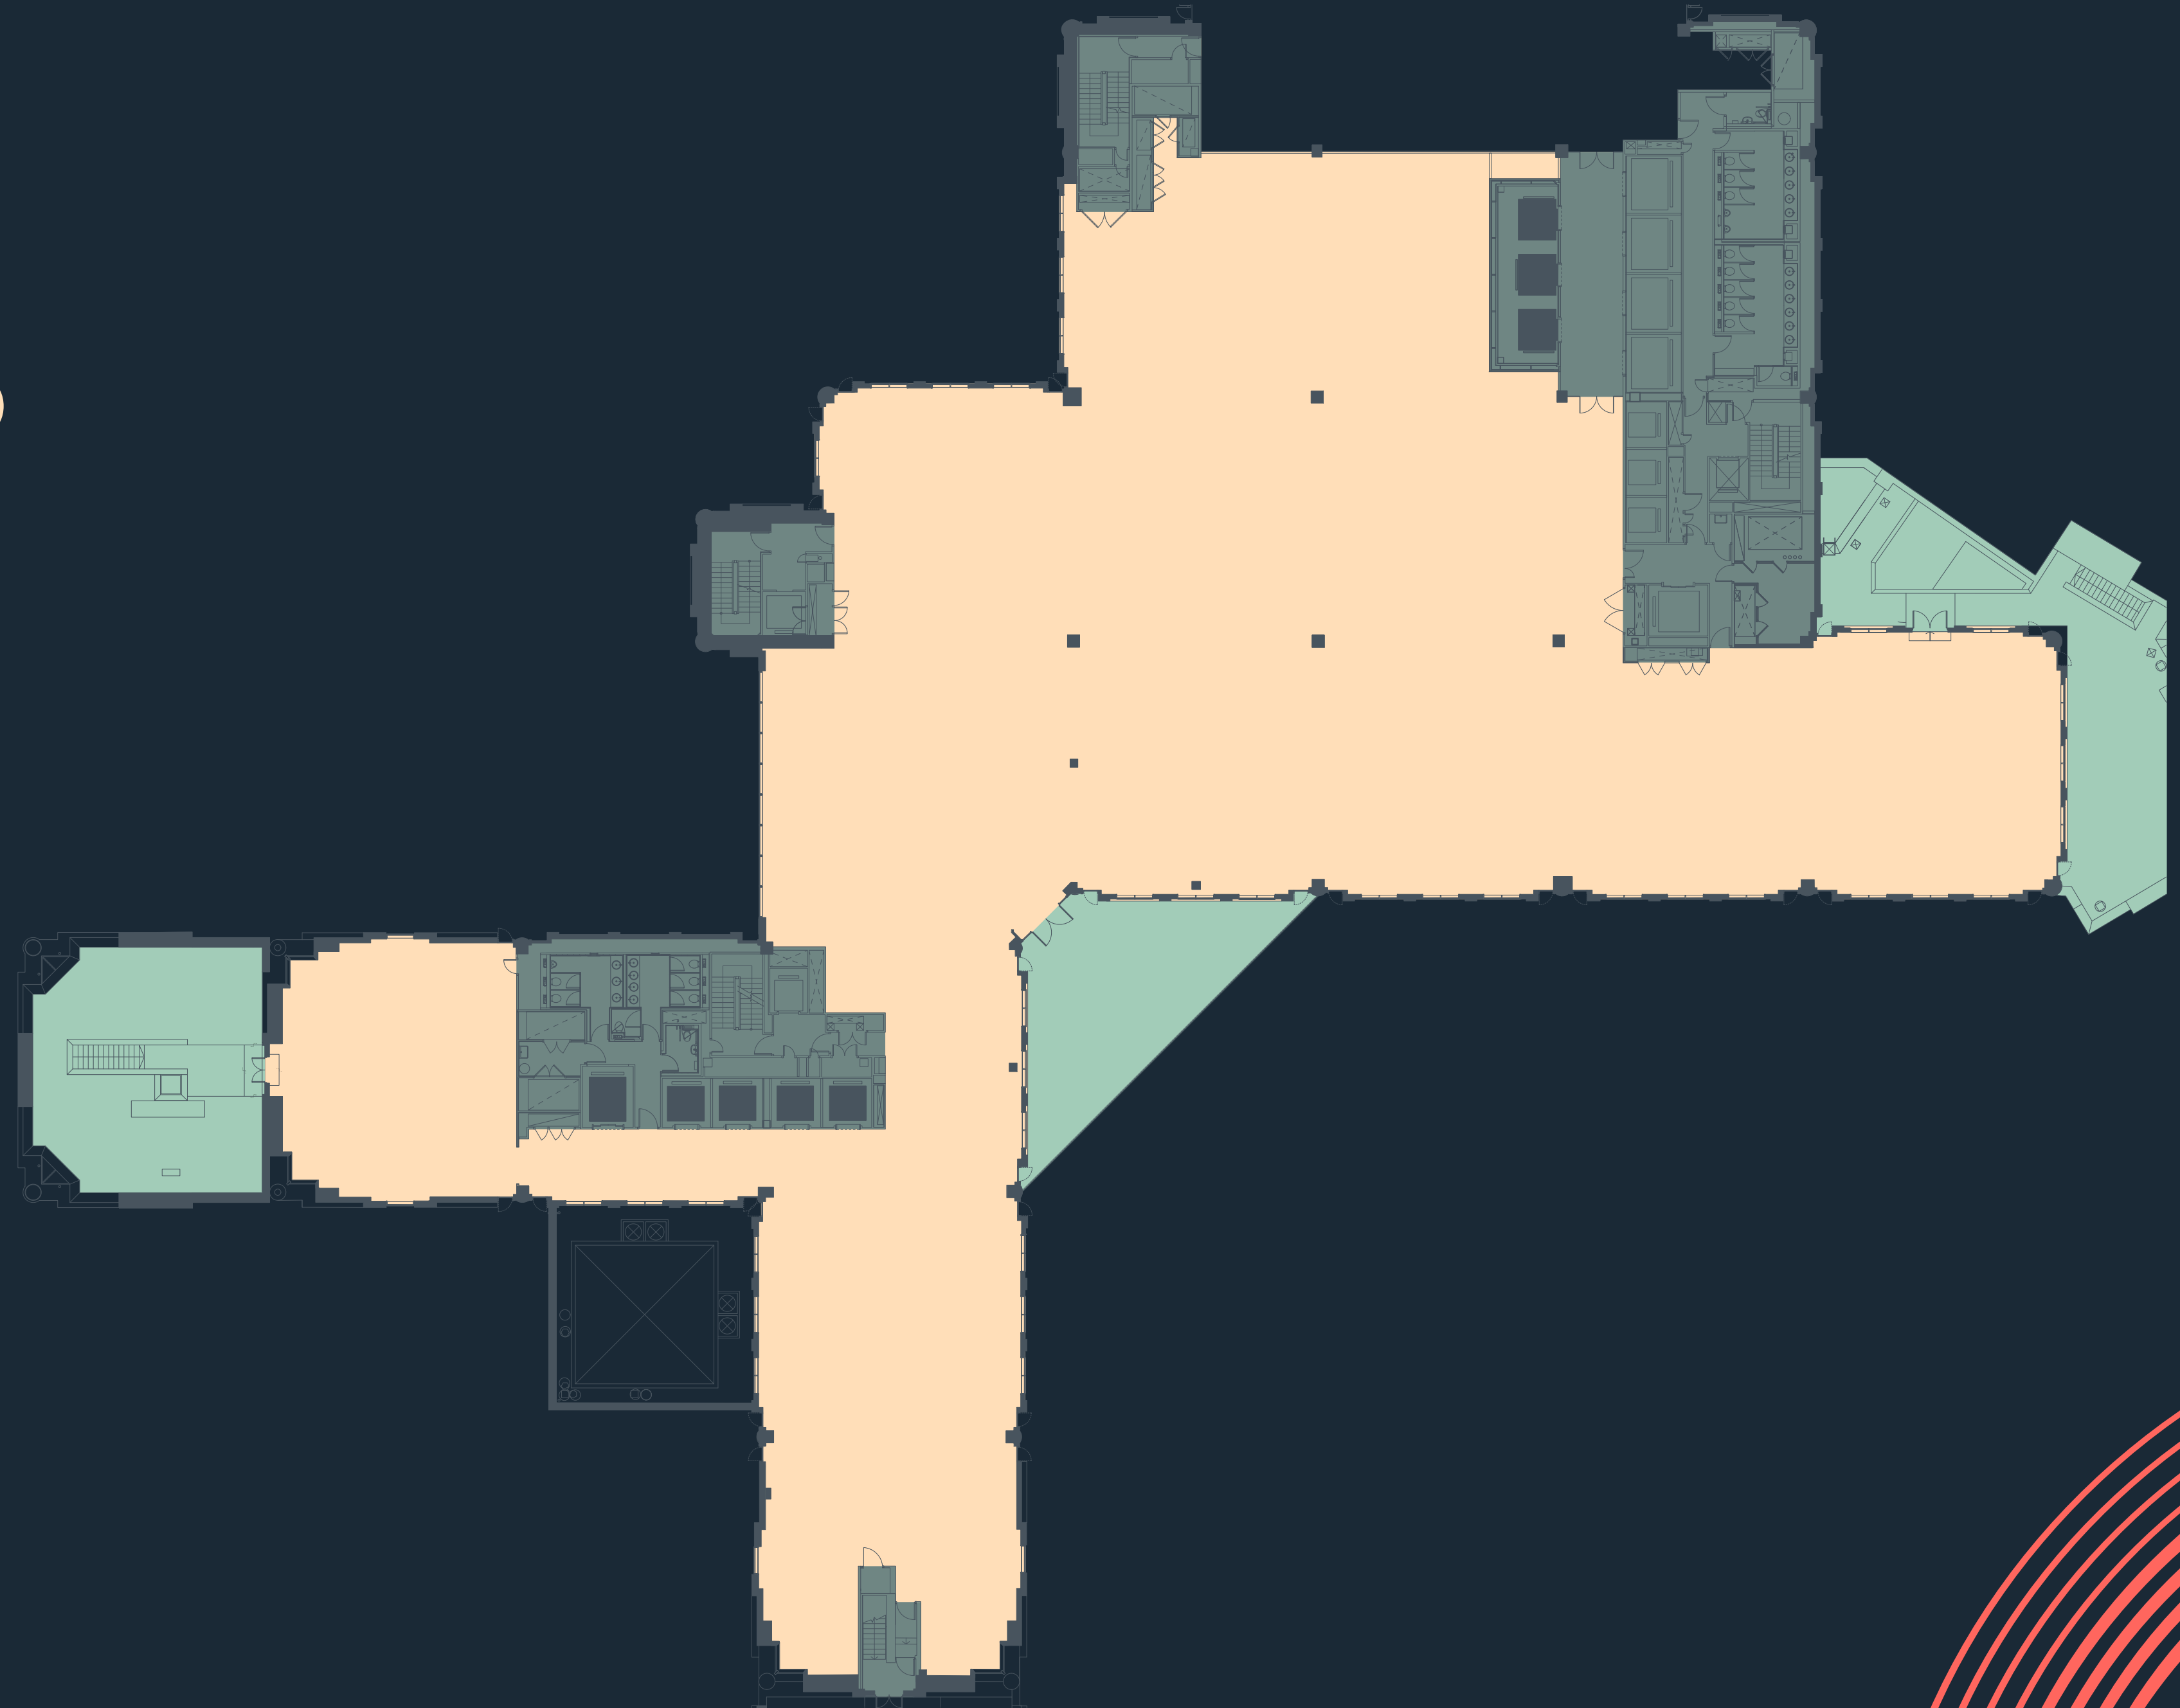

FLOOR PLANS

CAT A

2ND FLOOR (SOUTH) 22,419 SQ FT

CAT A+ is available subject to terms

KEY Office Core

Floor plans not to scale. For indicative purposes only.

CAT A

PART 6TH FLOOR (SOUTH)

22,131 SQ FT

CAT A+ is available subject to terms
Includes access to a private terrace

KEY  Office  Core  Terrace

Floor plans not to scale. For indicative purposes only.

CAT A

PART 3RD FLOOR (NORTH) 21,438 SQ FT

CAT A+ is available subject to terms

KEY Office Core

Floor plans not to scale. For indicative purposes only.