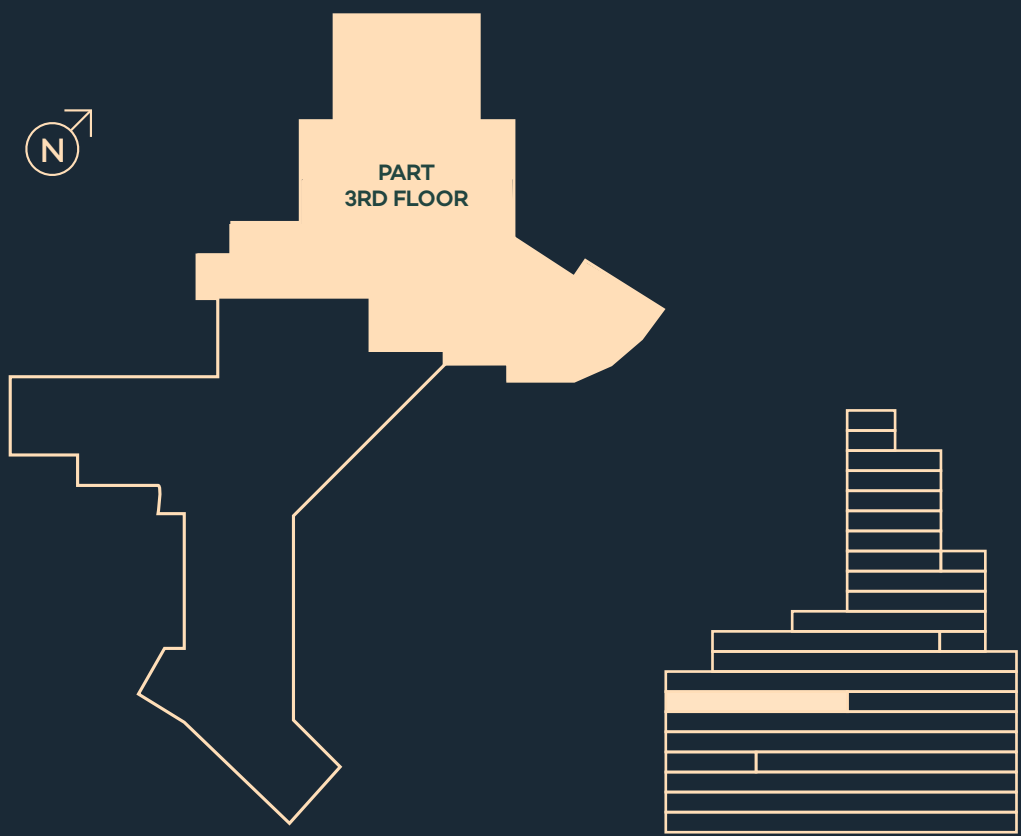

FLOOR PLANS

CAT A

2ND FLOOR (SOUTH) 22,419 SQ FT

CAT A+ is available subject to terms

KEY Office Core

Floor plans not to scale. For indicative purposes only.

CAT A

PART 6TH FLOOR (SOUTH)

22,131 SQ FT

CAT A+ is available subject to terms
Includes access to a private terrace

KEY  Office  Core  Terrace

Floor plans not to scale. For indicative purposes only.

CAT A

PART 3RD FLOOR (NORTH) 21,438 SQ FT

CAT A+ is available subject to terms

KEY Office Core

Floor plans not to scale. For indicative purposes only.