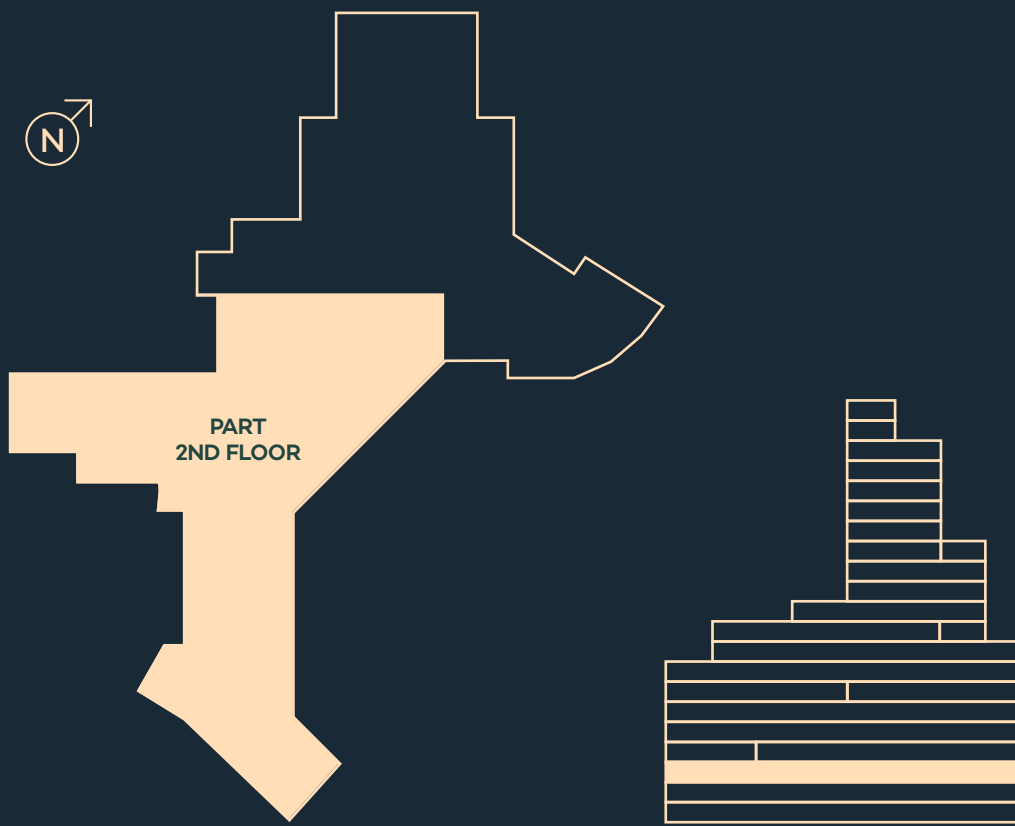

FLOOR PLANS

CAT A

2ND FLOOR (SOUTH) 22,419 SQ FT

CAT A+ is available subject to terms

KEY Office Core

Floor plans not to scale. For indicative purposes only.

CAT A

PART 6TH FLOOR (SOUTH)

22,131 SQ FT

CAT A+ is available subject to terms
Includes access to a private terrace

KEY  Office  Core  Terrace

Floor plans not to scale. For indicative purposes only.

CAT A

PART 3RD FLOOR (NORTH) 21,438 SQ FT